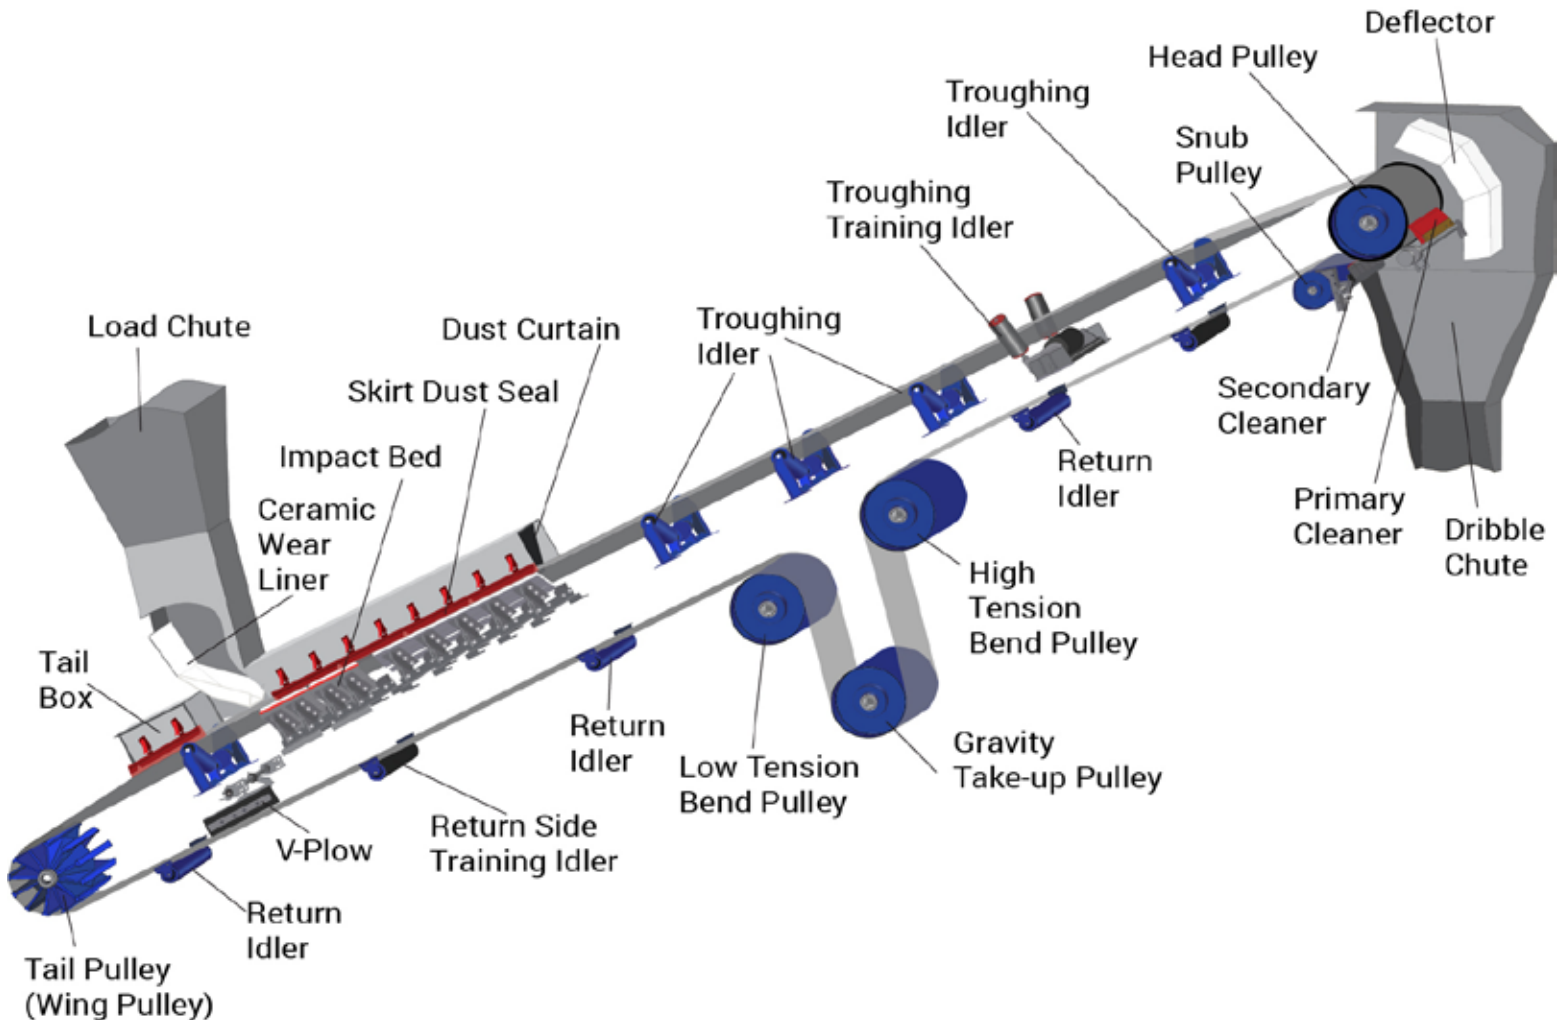

COMPLETE INVENTORY

Davis Industrial has the *mission critical parts* to keep plants up and running.

Innovative Industrial Solutions

Conveyor Belt Installation

Preventative Mechanical Maintenance

24/7 Emergency Service

Vulcanizing, Splicing & Pulley Lagging

Conveyor Safety & Consulting

Training & Troubleshooting

Welding & Fabrication

Davis Industrial surpasses the OEM on quality, service and parts, while maintaining a lower total cost.